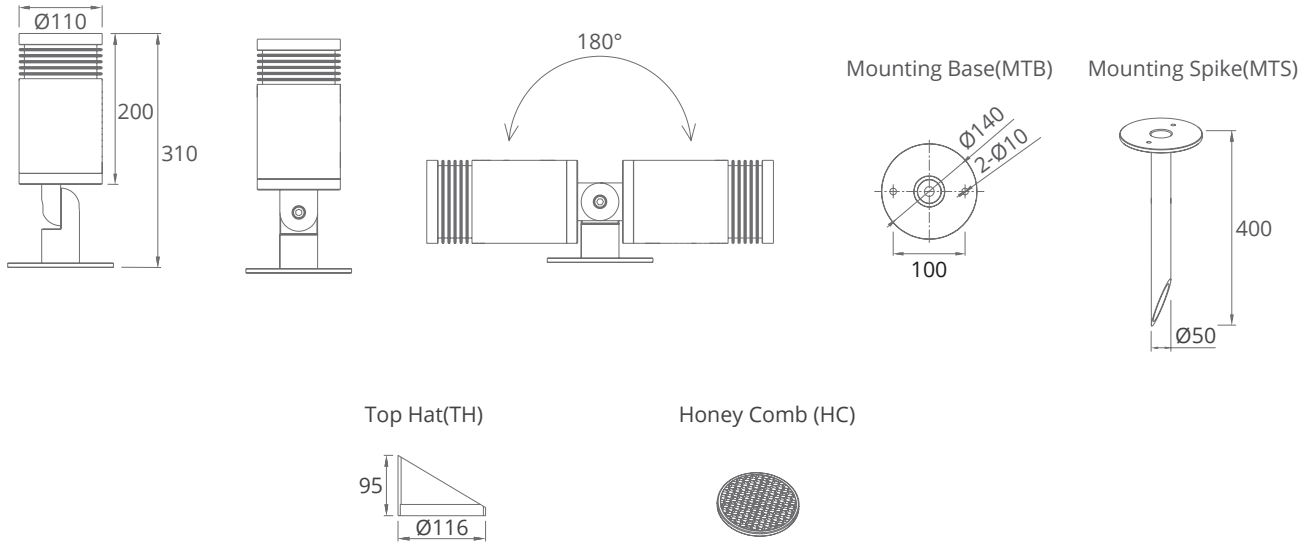

LAND 110

The built in power supply makes the installation easier,
 Various top hats, honey louvers are available,
 Various mounting methods contain varying from
 spike to surface brackets.

SPECIFICATION

MODEL	LAND WAVE LAND 110
OPERATING VOLTAGE	AC 100-240V
POWER CONSUMPTION	30W Max
LED TYPE	COB, High Power LED
COLOUR TEMP OPTION	2700K, 3000K, 4000K, 5000K, RGB, RGBW
CRI	90min, 80min
PRODUCT EFFICIENCY	91lm/W@3000K
FULL WIDTH AT HALF MAXIMUM (OPTICS)	6°, 10°, 25°, 40°
MATERIAL	Aluminum + Tempered Glass
AMBIENT OPERATING TEMPERATURE	-20°C ~ +55°C
LUMEN MAINTENANCE	50,000 hours/L70 at 25°C
DIMENSIONS	Ø110*310 (H)mm
CABLE LENGTH	1000mm
CONTROL SYSTEM	ON/OFF, DMX/RDM, 0-10V Dim
MOUNTING TYPE	Surface
IP RATING	IP67

FEATURES & OPTIONS

- 01. CW
- 02. NW
- 03. WW
- 04. RGB
- 05. RGBW
- 06. IP67
- 07. ANTI-SALINE
- 08. POLAR
- 09. DMX
- 10. RFU
- 11. RDM
- 12. WIRELESS DATA

DIMENSIONS

*all units are in mm

OPTIC SELECTION

10°

LED	Lumens	Watts	Efficacy
WHITE	2378.24	30.00	79.27

CenterBeamLux	Illuminance at Distance
1582.77 lx	02.0 m
395.69 lx	04.0 m
175.41 lx	06.0m
98.91 lx	08.0m
98.91 lx	10.0 m
45.35 lx	12.0 m

▪ Ver. Spread: 12.0° ▪ Horiz. Spread: 11.0°