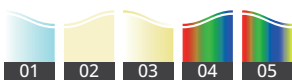

MODEL	LAND WAVE LAND 110
OPERATING VOLTAGE	AC 100-240V
POWER CONSUMPTION	30W Max
LED TYPE	COB, High Power LED
COLOUR TEMP OPTION	2700K, 3000K, 4000K, 5000K, RGB, RGBW
CRI	90min, 80min
PRODUCT EFFICIENCY	91lm/W@3000K
FULL WIDTH AT HALF MAXIMUM (OPTICS)	6°, 10°, 25°, 40°
MATERIAL	Aluminum + Tempered Glass
AMBIENT OPERATING TEMPERATURE	-20°C ~ +55°C
LUMEN MAINTENANCE	50,000 hours/L70 at 25°C
DIMENSIONS	Ø110*310 (H)mm
CABLE LENGTH	1000mm
CONTROL SYSTEM	ON/OFF, DMX/RDM, 0-10V Dim
MOUNTING TYPE	Surface
IP RATING	IP67

FEATURES & OPTIONS

- 01. CW
- 02. NW
- 03. WW
- 04. RGB
- 05. RGBW
- 06. IP67
- 07. ANTI-SALINE
- 08. POLAR
- 09. DMX
- 10. RFU
- 11. RDM
- 12. WIRELESS DATA

DIMENSIONS

*all units are in mm

OPTIC SELECTION